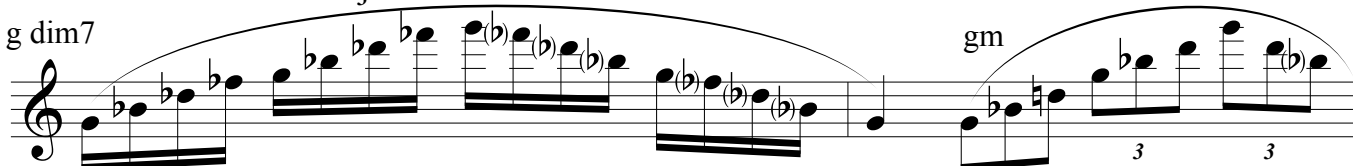

c melodic minor, slur

Use this to help you memorize your scales.

All scales and arpeggios are 2 octaves
To be completed in less than 3:30 minutes.

1. Scales: Arpeggios
2. Ab Major, double tongue   --- Ab Major - I IV V I, single tongue
   - f harmonic and melodic minor, single tongue   --- f minor - i, single tongue
   - Eb Major, triple tongue (3 strokes per note)   --- Eb Major - I, tongue
   - c harmonic and melodic minor, slur   --- c minor - i, slur
   - Arpeggios on G, slur - diminished 7, minor, Major, Augmented
   - Bb Chromatic Scale - Tongue 1, Slur 3