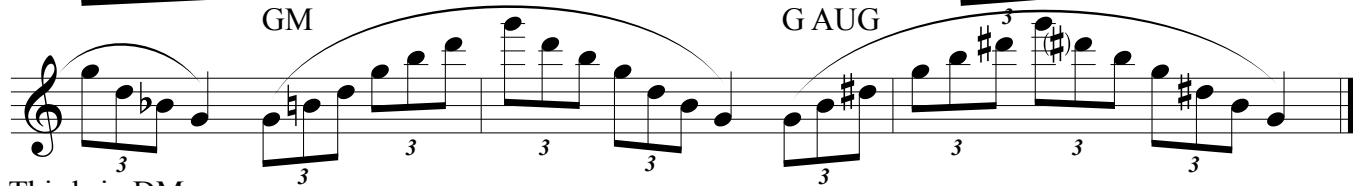

c melodic minor, slur

Use this to help you memorize your scales.

All scales and arpeggios are 2 octaves
To be completed in less than 3:30 minutes.

1. Scales: Arpeggios
2. Ab Major, double tongue   --- Ab Major - I IV V I, single tongue
   - f harmonic and melodic minor, single tongue   --- f minor - i, single tongue
   - Eb Major, triple tongue (3 strokes per note)   --- Eb Major - I, tongue
   - c harmonic and melodic minor, slur   --- c minor - i, slur
   - Arpeggios on G, slur - diminished 7, minor, Major, Augmented
   - Bb Chromatic Scale - Tongue 1, Slur 3