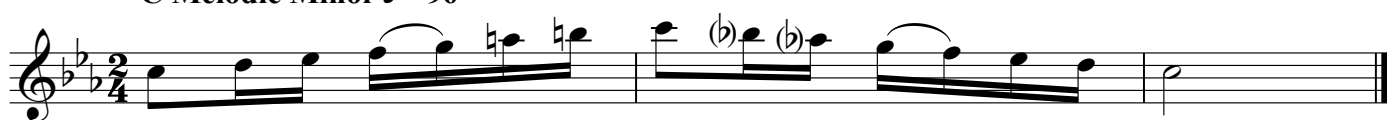

CBDA All State Scales Set B for 2015
High School
PICCOLO

E \flat Major ♩ = 96

C Melodic Minor ♩ = 96

B Major ♩ = 96

G# Melodic Minor ♩ = 96

Chromatic ♩ = 96